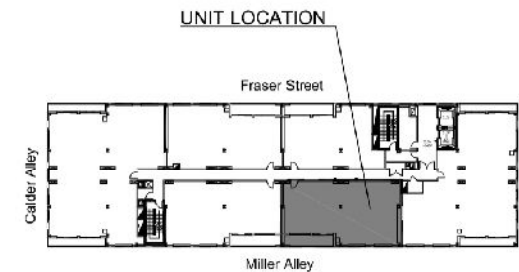

Starting  
at  
\$799,900

Apartment LP-5  
1,528 SF\*

\*Includes 112 SF Covered Balcony