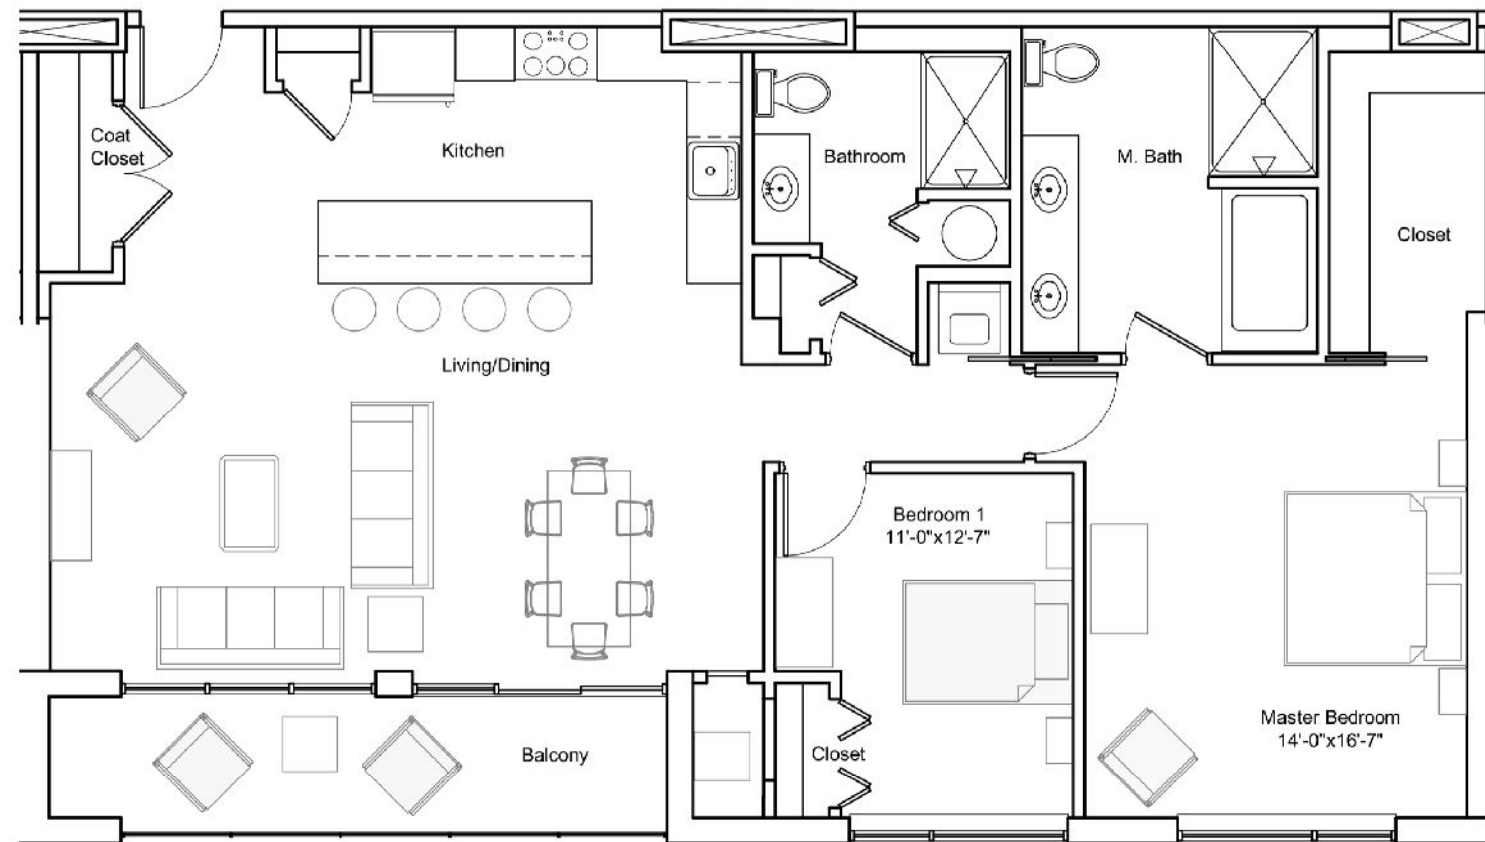

Starting  
at  
\$799,900

Apartment LP-5  
1,528 SF\*

\*Includes 112 SF Covered Balcony