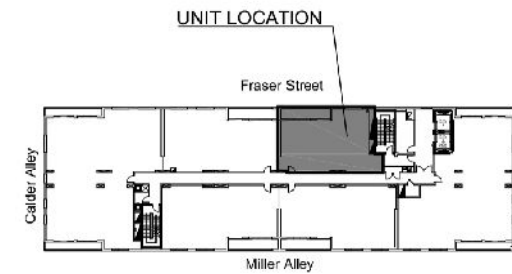

Starting
at
\$749,900

Apartment LP-3
1,221 SF*

*Includes 112 SF Covered Balcony