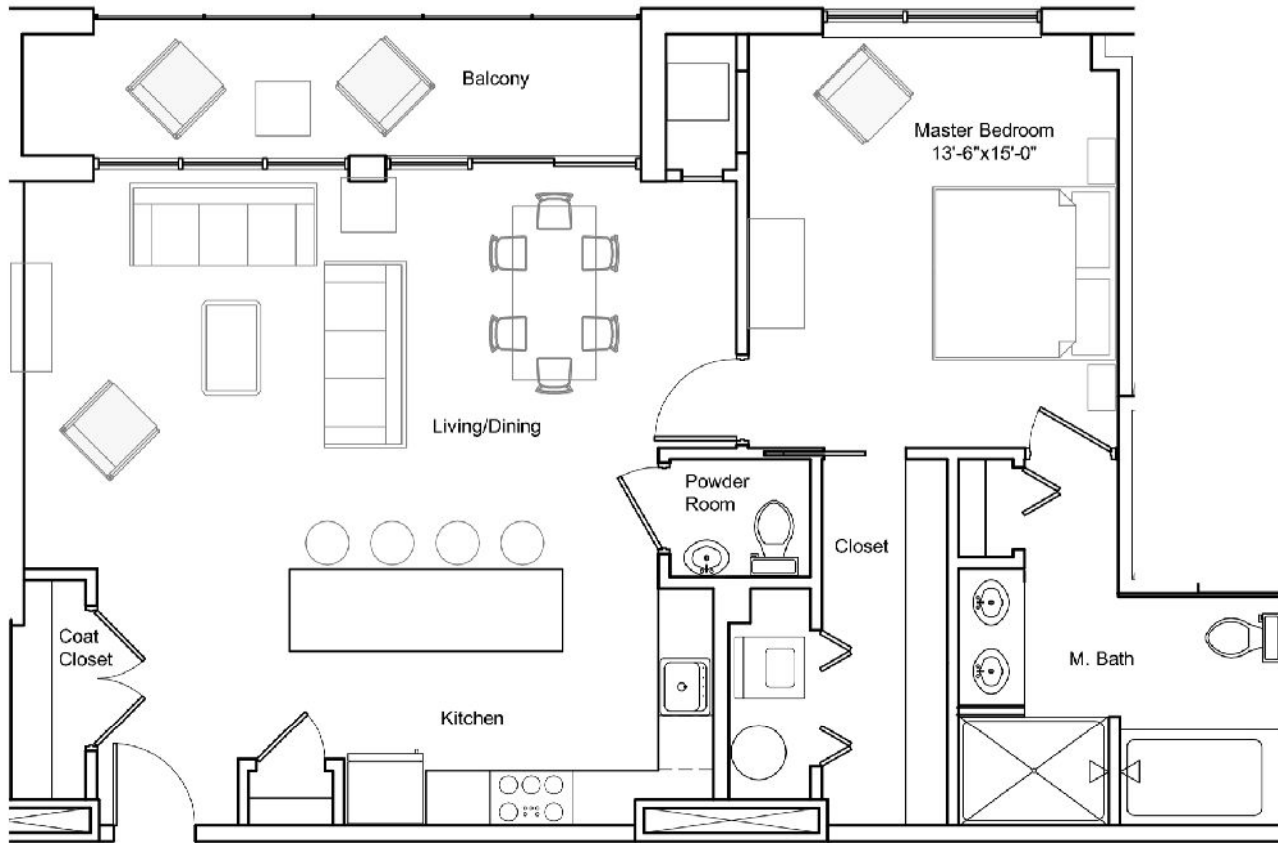

Starting
at
\$749,900

Apartment LP-3
1,221 SF*

*Includes 112 SF Covered Balcony