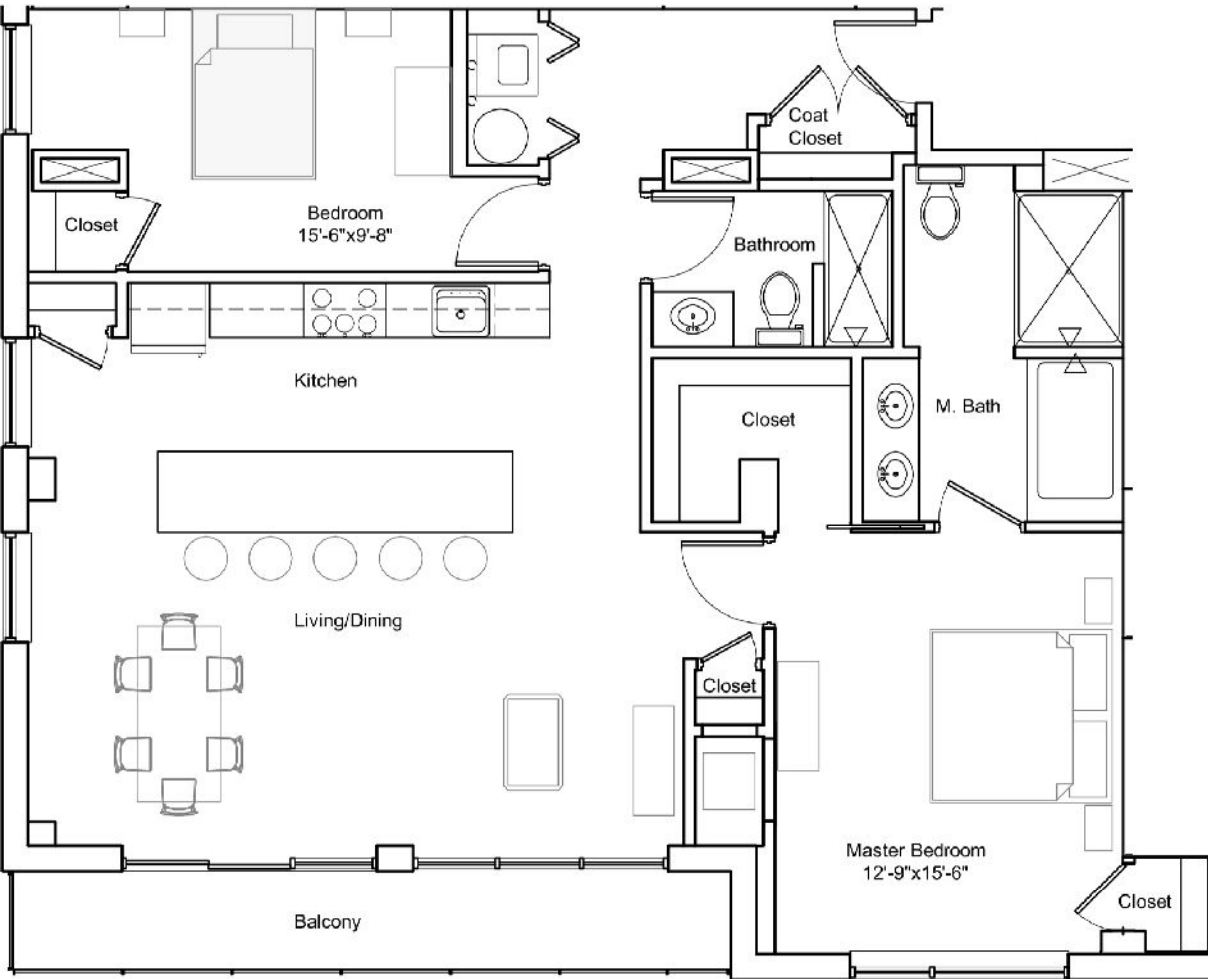

Starting
at
\$724,900

Apartments 908 and 1008
1,382 SF*

***Includes 96 SF Covered Balcony**