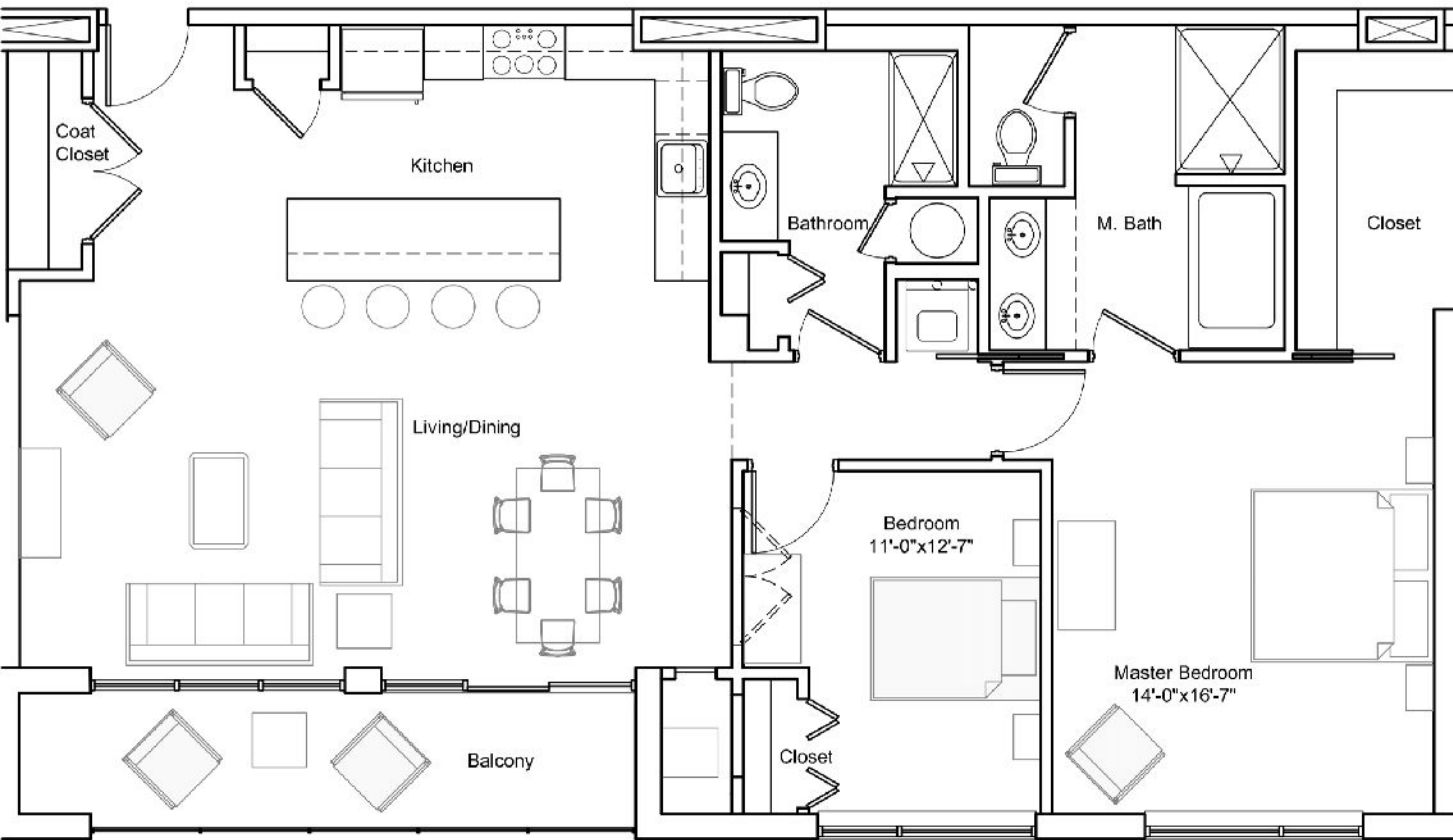

*Starting  
at  
\$699,900*

**Apartments 906 and 1006**

**1,528 SF\***

**\*Includes 112 SF Covered Balcony**