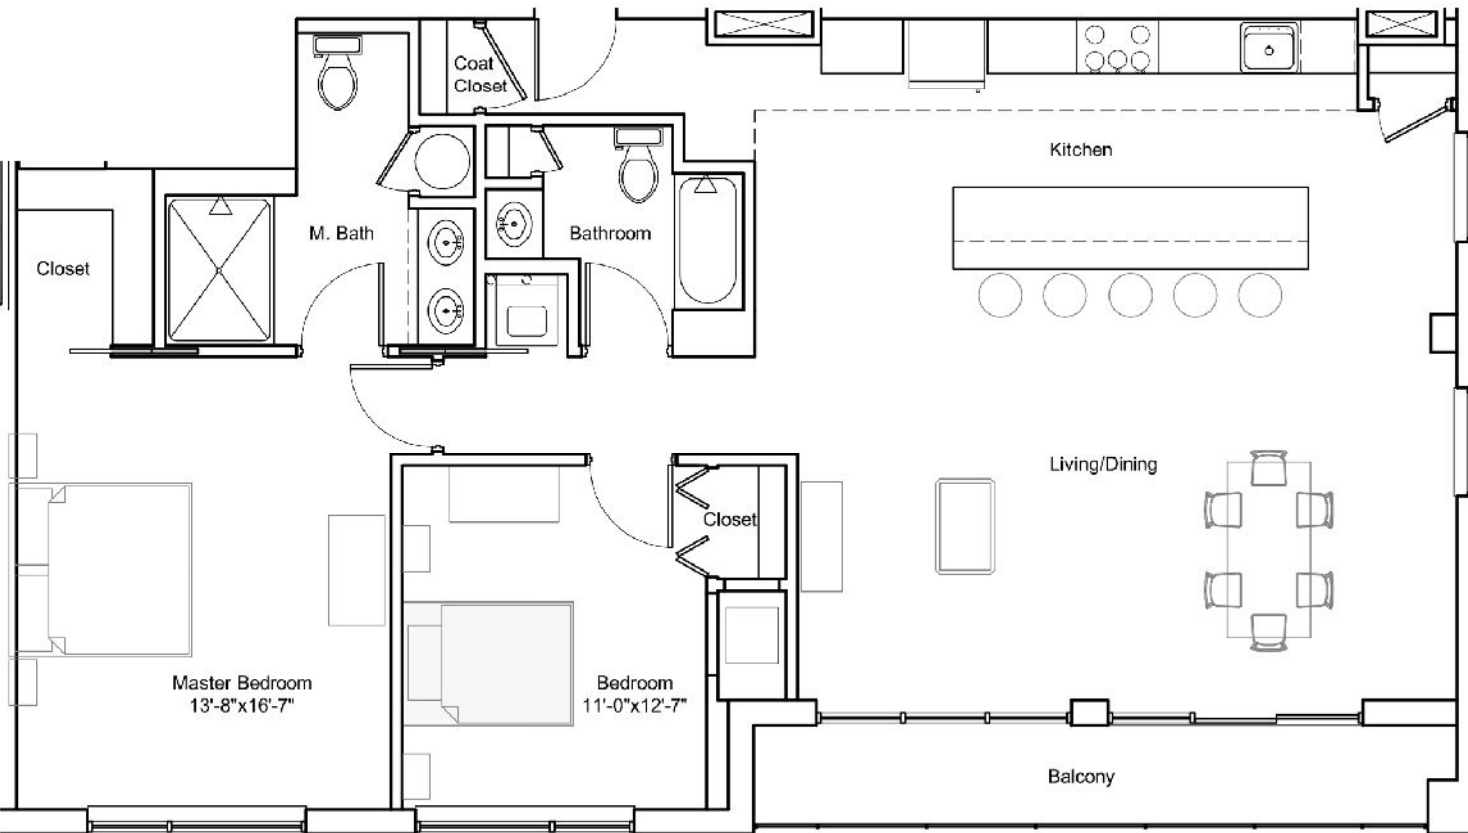

Starting
at
\$699,900

Apartments 905 and 1005

1,526 SF*

*Includes 92 SF Covered Balcony